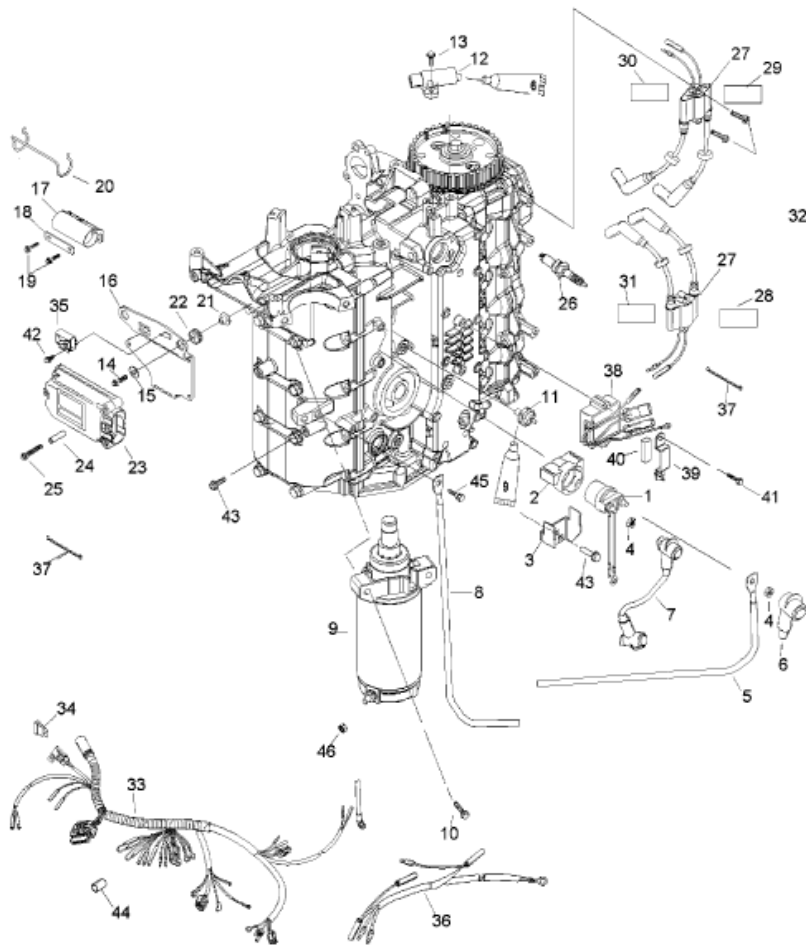

-  Dielectric Grease (92-823506-1)
-  Loctite PST Pipe Sealant (92-809622)

Parts List

Ref	Class	Part	Description	Qty	Comment	Footnote
1	89	825096T	SOLENOID	1		
2		95643M	BRACKET	1		
3		825074	SOLENOID PLATE	1		
4	11	40138 6	NUT (M6)	2		
5	84	88439A 9	BATTERY CABLE (POSITIVE)	1		
6	85	880786	BOOT (RED)	1		
7	84	93388A16	CABLE	1		
8	84	88439A 4	BATTERY CABLE (NEGATIVE)	1		
9	50	884044T	STARTER MOTOR (SEE BREAKD	1		
10	10	40011153	SCREW (M8 X 45)	3		
11	87	828040 1	PRESSURE SWITCH	1		5
12		828358	SENSOR-CRANK POSITION	1		
13	10	40011107	SCREW (M5 X 16)	2		
14	10	821300 25	SCREW (M6 X 25)	3		
15	12	40023 16	WASHER	3		
16		859224	PLATE	1		
17		856836	RETAINER	1		
18		856040	BRACKET	1		
19	10	821291 14	SCREW (M6 X 14)	2		
20		92753	RETAINER	1		
21	23	856954	BUSHING	3		
22	25	834985	GROMMET	3		
23		878433A 3	ECM	1		
24	23	853920 1	BUSHING	3		
25	10	821291 40	SCREW (M6 X 40)	3		
26	33	827858	SPARK PLUG (NGK DPR6EA-9)	4		
27	339	859738T 1	IGNITION COIL	2		
28		NSS	DECAL	1	(COIL ID #1)	
29		NSS	DECAL	1	(COIL ID #2)	
30		NSS	DECAL	1	(COIL ID #3)	
31		NSS	DECAL	1	(COIL ID #4)	
32	10	826844 30	SCREW (M6 X 30)	4		
33	84	857111T 2	ENGINE WIRING HARNESS	1		
34	88	812619	FUSE (SFE 20 AMP)	1		
35		828054	COVER	1		
36	84	852375A 6	HARNESS-EXTENSION	1	(HANDLE)	
37	54	816311T	STA-STRAP	AR		
38		883071T 1	VOLTAGE REGULATOR	1		
39		858413	BRACKET	1		
40		830897 1	FOAM PAD	1		
41	10	824822 9	SCREW (M6 X 40)	2		